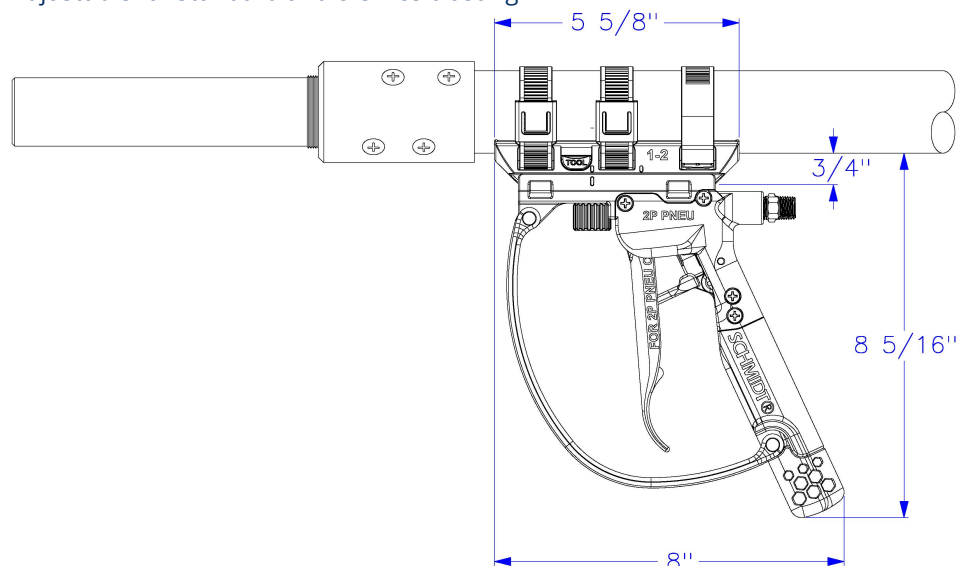

BAABS G3 SWIVEL STRAP ASSEMBLY

Blasting Accessories & Assist Bracket System

Axxiom Manufacturing - The Proud Manufacturer of Schmidt Branded Blasting Equipment

The new BAABS (Blasting Accessories and Assist Bracket System) G3 Swivel Strap Assembly is designed to be mounted on the blast hose with the Schmidt® G3 Trigger Deadman. Just like other members of the BAABS family, the G3 Swivel Strap Assembly also reduces the overall physical demand on blasters with easy-to-install Straps and Strap Adapter. This design allows easy swiveling around the blast hose to maintain a comfortable hand position during abrasive blasting. These features combine to dramatically reduce grip and arm fatigue, thus enabling longer continuous blasting durations or more nozzle on time per workday and better focus on controlling the blast pattern, which improves safety and productivity.

BAABS G3 Swivel Strap Adapters are marked with 1-2 or 3-4 on the side of the adapter, indicating the blast hose size. The 1-2 adapter fits over 1/2" - 7/8" thick wall blast hose, while the 3-4 adapter fits 1/4" - 3/8" thick wall blast hose. The G3 Swivel Strap Assembly is adaptable to blast in standard and tight blasting spaces.

RESPONSE AND RELIABILITY

- System includes the G3 Trigger deadman, which shares time-proven components with the Schmidt G2 deadman to provide improved response and enhanced reliability
- Safety flap prevents inadvertent trigger activation until actuated with the thumb
- Trigger guard provides additional protection
- G3 Swivel Strap Assembly can swivel around the blast hose while maintaining grip
- A Triple Strap lock system installed to the adapter ensures that the G3 Swivel Strap Assembly stays secure around the blast hose

FEATURES

- G3 Trigger Deadman Controls - Electric or Pneumatic
- Adjustable for standard and crevice blasting

BAABS G3 Swivel Strap Assembly w/ Pneumatic G3 Trigger Deadman

BAABS G3 Swivel Strap Assembly Straps & Swivel Strap Buckle Release Tool